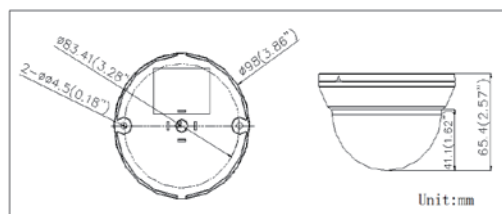

DS-2CE56D1T-IRMM HD1080P Indoor IR Dome Camera

TURBO HD

Key features

- HD1080P Video Output
- Adopt HDTV Technology
- True Day/Night, Smart IR
- Up to 20m IR distance
- OSD menu controlled via UTC

Dimensions

Accessories

Video balun
DS-1H18

Available models

DS-2CE56D1T-IRMM

DS-2CE56D1T-IRMM	
Camera	
Image Sensor	2 MP CMOS Image Sensor
Signal System	PAL / NTSC
Effective Pixels	1930(H)*1088(V)
Min. Illumination	0.01 Lux @ (F1.2,AGC ON),0 Lux with IR
Shutter speed	1/25(1/30) s to 1/50,000 s
Lens	2.8mm, 3.6mm, 6mm optional Angle of View: 105.8°(2.8mm), 84.3°(3.6mm), 55.4°(6mm)
Lens Mount	φ14
Angle Adjustment	Pan: 0 - 350°, Tilt: 0 - 70°
Day & Night	ICR
Synchronization	Internal synchronization
Video Frame Rate	1080p@25fps/1080p@30fps
HD Video Output	1 Analog HD output
S / N Ratio	More than 52dB
Menu	
AGC	Support
D/N Mode	Color/ BW/ EXT
White Balance	Auto/ Manual
BLC	Support
Language	English/ Chinese
Function	Digital noise reduction, Mirror
General	
Working Temperature / Humidity	-20 °C - 45 °C (-4 °F - 113 °F) Humidity 90% or less (non-condensing)
Power Supply	12V DC
Power Consumption	Max. 2.5W
IR Range	Up to 20m
Communication	Up the coax Protocol: HIKVISION-C(Coaxitron)
Dimensions	Φ 98 x 65.4 mm (Φ 3.86" x 2.57")
Weight	130 g (0.29 lb)