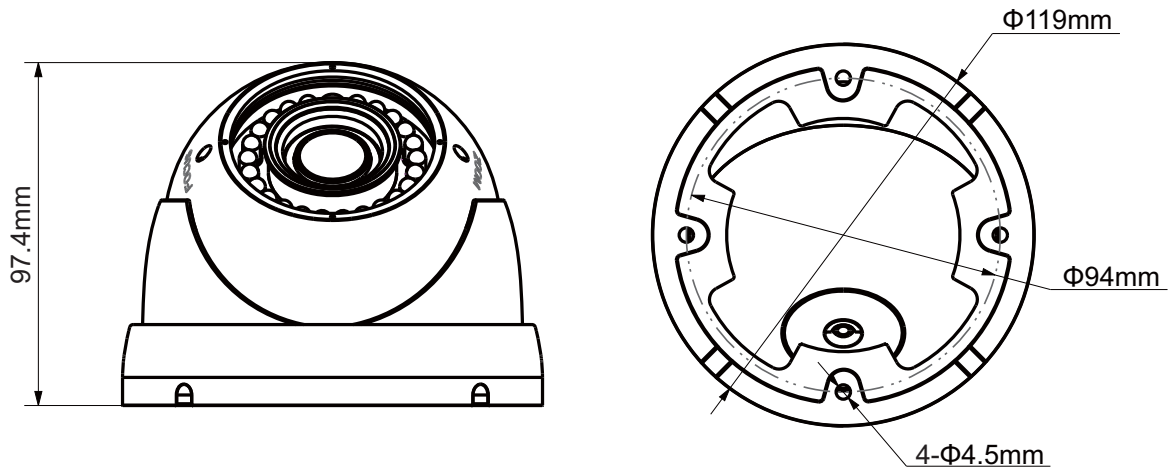

### Features

- 1/2.7" 2Megapixel CMOS
- 25/30fps@1080P
- High speed, long distance real-time transmission
- Day/Night(ICR), AWB, AGC, BLC, 2DNR
- 2.7~12mm vari-focal lens
- Max. IR LEDs length 30m, Smart IR
- IP67, DC12V

## Technical Specifications

Model	DH-HAC-HDW1200RP-VF	DH-HAC-HDW1200RN-VF
<b>Camera</b>		
Image Sensor	1/2.7" 2Megapixel CMOS	
Effective Pixels	1930(H)×1088(V)	
Electronic Shutter	1/50s~1/100,000s	1/60s~1/100,000s
Video Frame Rate	25fps@1080P	30fps@1080P
Synchronization	Internal	
Min. Illumination	0.02Lux/F1.4, 0Lux IR on	
Video Output	1-channel BNC HDCVI high definition video output	
<b>Camera Features</b>		
Max. IR LEDs Length	30m, Smart IR	
Day/Night	Auto(ICR) / Color / B/W	
Noise Reduction	2D	
<b>Lens</b>		
Focal Length	2.7~12mm	
Angle of View	H: 99° ~37°	
Lens Type	Manual / Fixed Iris	
Mount Type	Φ14	
<b>General</b>		
Power Supply	DC12V±20%	
Power Consumption	Max 3.8W	
Working Environment	-30°C~+60°C / Less than 95%RH (no condensation)	
Transmission Distance	Over 500m via 75-3 coaxial cable	
Ingress Protection	IP67	
Dimensions	Φ119mm×97.4mm	
Weight	0.55kg	
Material	Metal	

## Dimensions (mm)