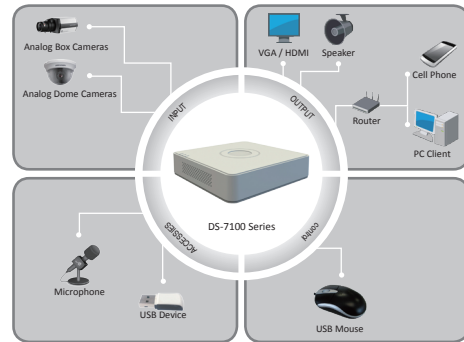

DS-7104/08/16HWI-SH(-SL)

960H Mini DVR

Key features

- H.264 & dual-stream video compression
- Up to WD1(PAL:960×576,NTSC:960×480) resolution real-time recording
- Simultaneous VGA and CVBS outputs
- Alarm for video loss, motion detection, tampering and abnormal signal
- Embedded WEB server for remote access
- Mobile view on 3G/Wifi enabled device (iPhone, Android)